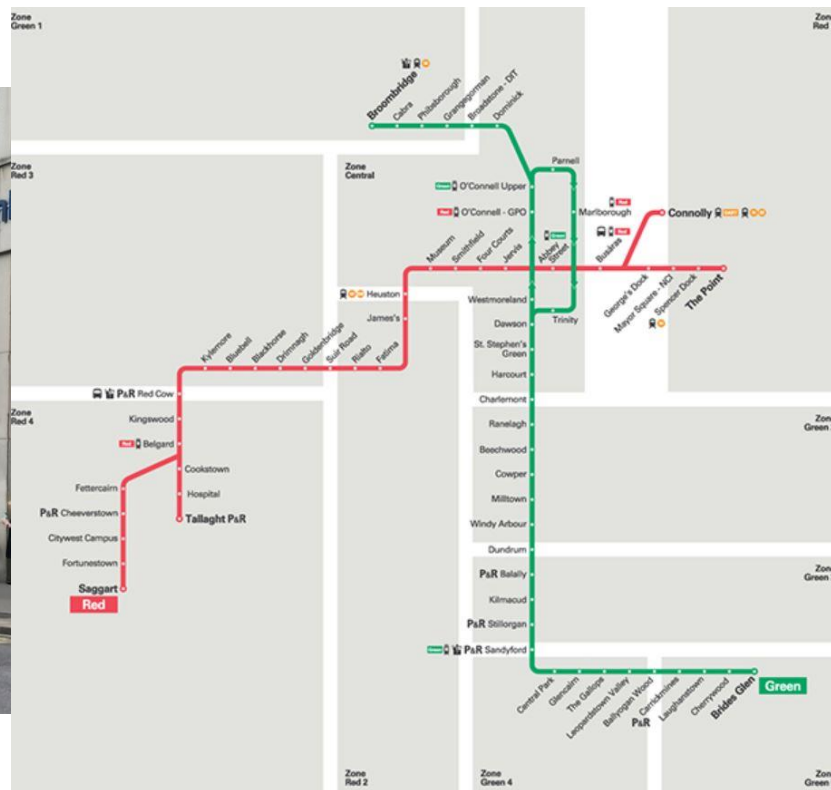

# Utazás Dublinba

---

Hogyan közlekedhetünk

# Repülőút

Érkezés		Arrivals		00:31		
Scheduled	Estimated	Origin	Flight	Partner	Remarks	Terminal
18:45	02:08	Edinburgh	FR 1017		Delayed	2B
23:25	23:59	Dublin	FR 1023		Landed	2B
23:25	01:40	Santorini	W6 2454		Delayed	2A →
23:35	01:49	Barcelona	W6 2378		Delayed	2A →
23:40	23:47	Copenhagen	FR 604		Landed	2A →
23:40	23:49	Frankfurt	LH 1342	SAS SK 3560	Landed	2A →
23:45	01:30	Tel Aviv TLV	W6 2328		Delayed	2B
23:55	00:59	Rome FCO	W6 2342		Delayed	2A →
23:55	01:40	London LTN	W6 2208		Delayed	2B

# Városi közlekedés

RENT A BIKE

USING THE SERVICE

RETURN A BIKE

T

1  
2  
3  
4  
5

**Report Anti-Social Behaviour**

Text the word **TRAIN**, followed by location, carriage number & details to **51444**

Logos at the bottom: Dublin Bus, LUAS, National Economic and Development Office, Bus Éireann, TFI Local Link, Go Ahead, and others.

Köszönöm a figyelmet!